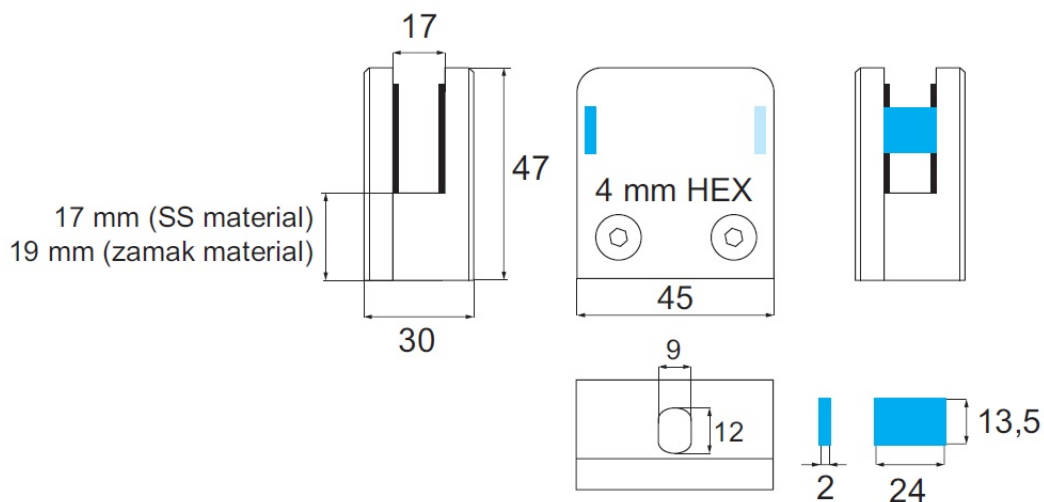

PRODUCT SHEET

Description:

Glass Clamp "Square" W/Bottom Plate, Flat, SS304-Brushed, 45x47x30mm, 6,76-12,76mm Glass Thickness, No Safety Pin & No, Cushions

Item number:

22.10.310-0

Units	Box	Carton	HS Code	Barcode
Pcs.	25	50	8302419000	 5704866083751